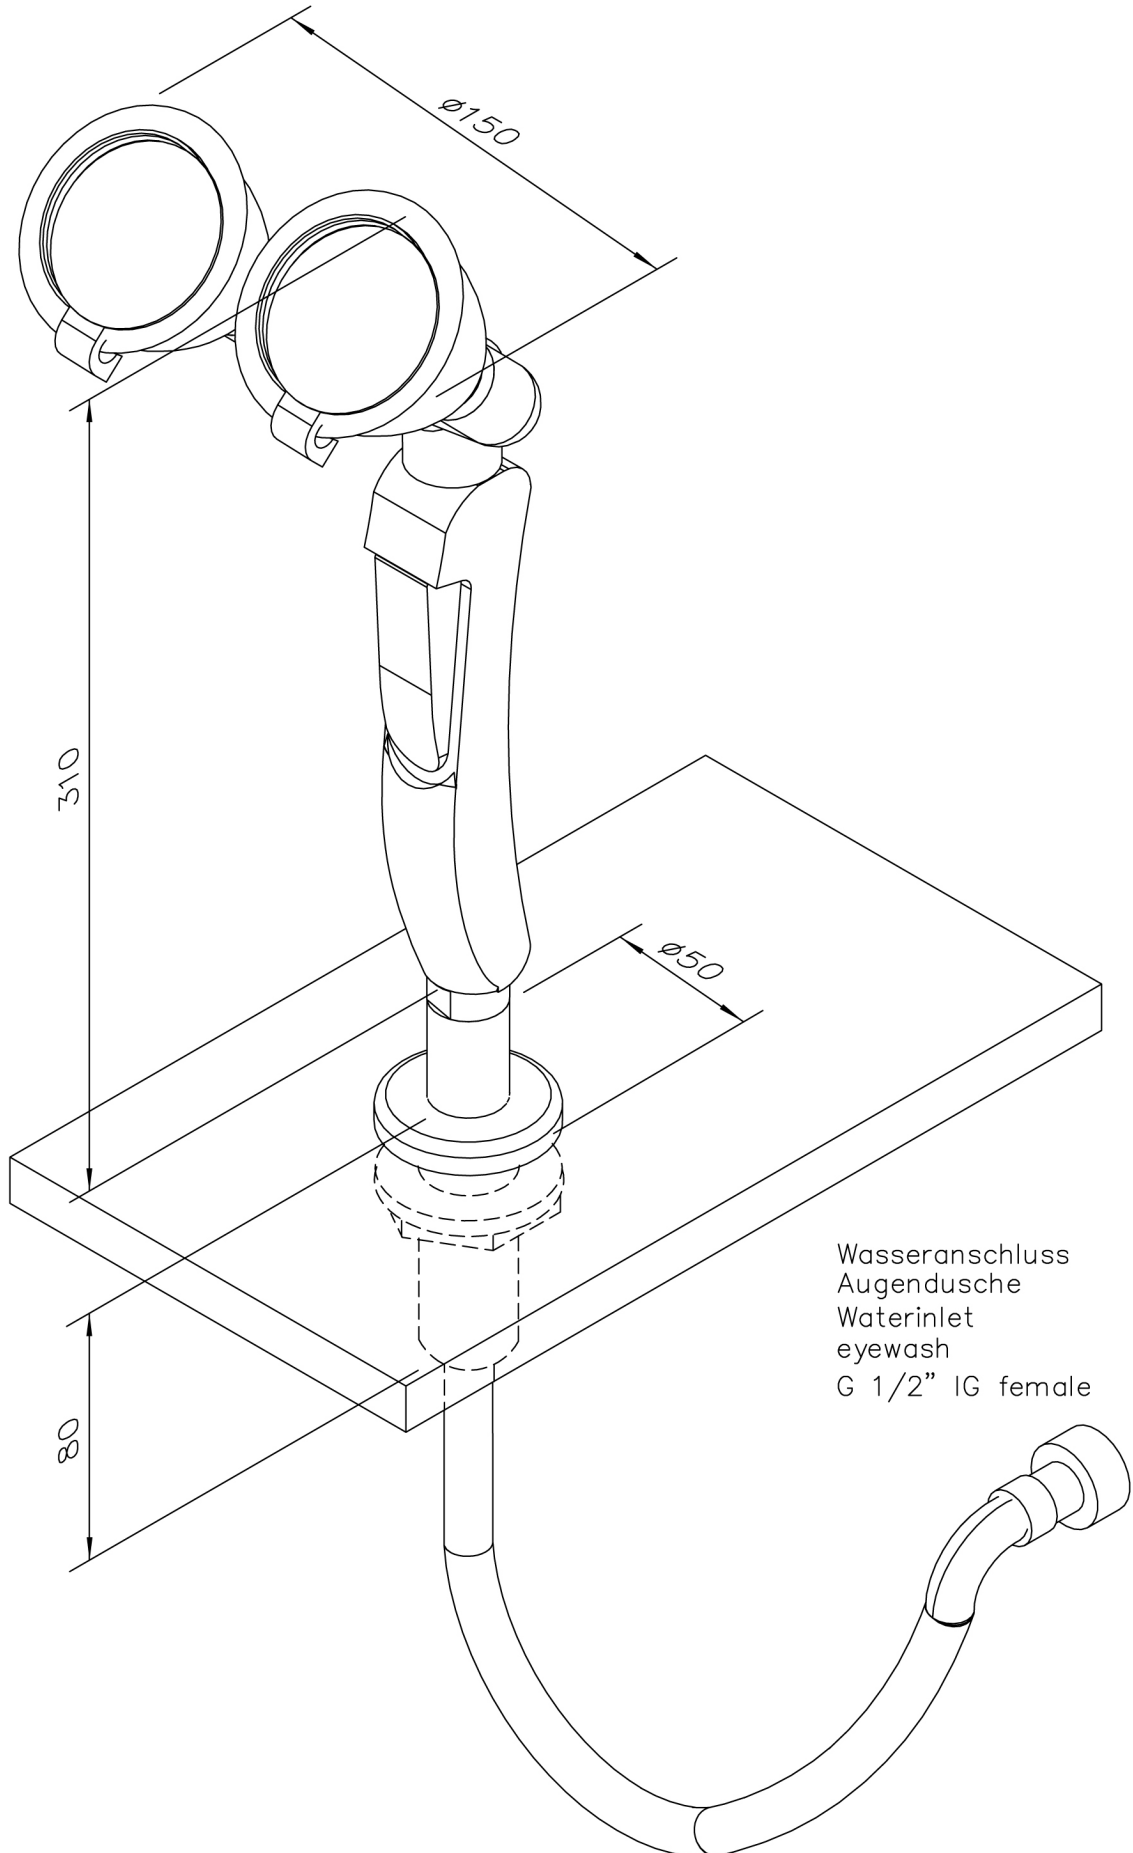

B-SAFETY®

professional safety solutions

Customer/ Project:

Article:
BR714020

REV / DATE:
12.08

not to Scale

Wasseranschluss
Augendusche
Waterinlet
eyewash
G 1/2" IG female